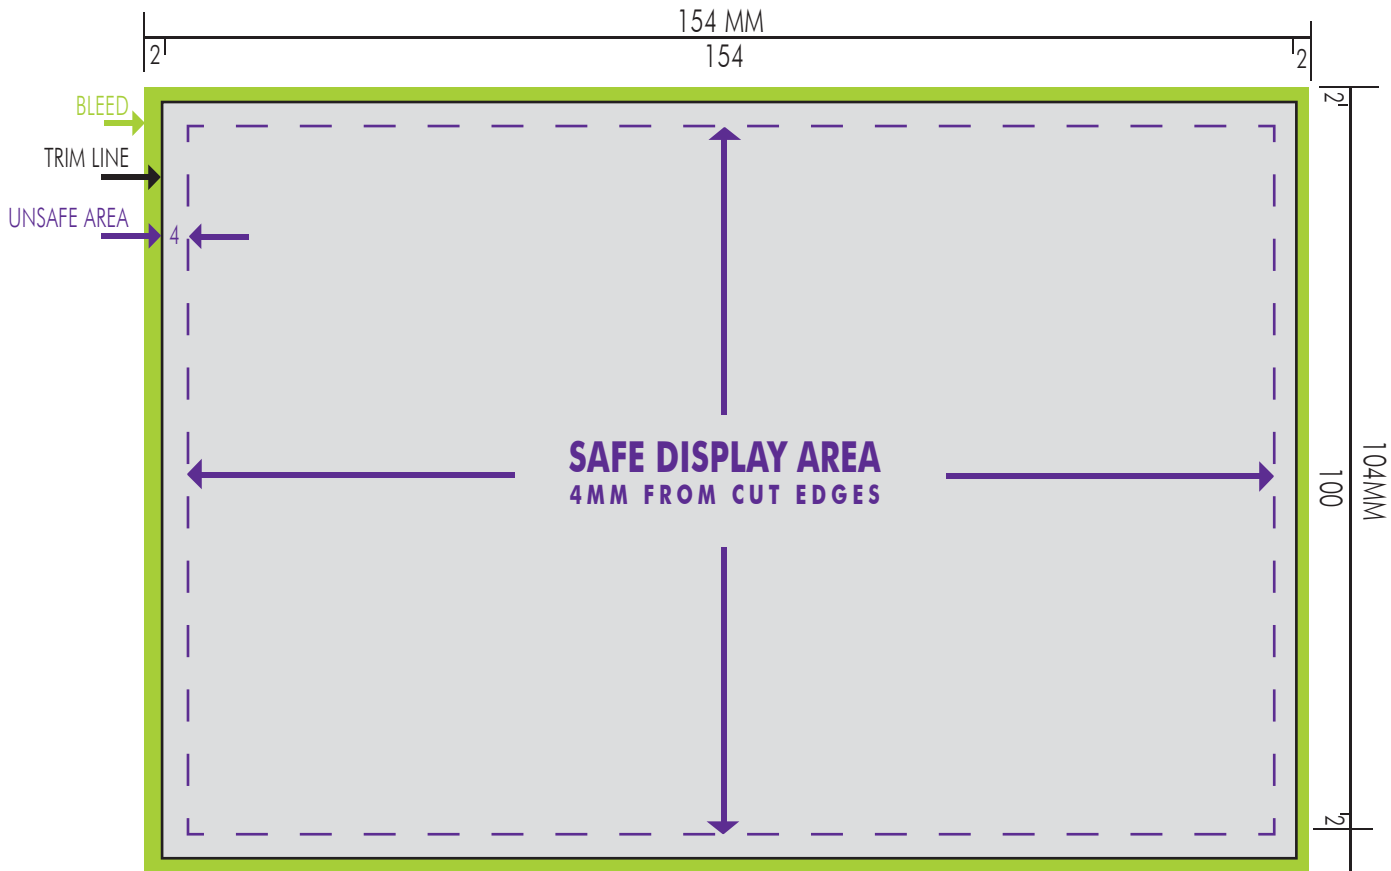

PRODUCT SPECIFICATION: **OFFSET POSTCARDS**

Artwork + Image Specifications

Set document set up to: 104x154 [includes 2mm bleed]
Resolution: 300dpi
Colour: CMYK
Bleed: Extend your image and colour into bleed area
DO NOT INCLUDE:
SPOT COLOURS, REGISTRATION OR TRIM MARKS

**PREFERRED FILE
FORMAT: .pdf**

FOR BEST RESULTS
SET YOUR PDF TO PRESS QUALITY

PRODUCT SPECIFICATION: **OFFSET POSTCARDS**

check list...

☐ **FONTS OUTLINED**
in eps and embedded in a pdf

☐ **LAYERS FLATTENED**
in eps and embedded in a pdf

☐ **CMYK 300dpi**
at 100% print size

QUESTIONS? CONTACT DIGIMAX'S ART DEPARTMENT PH: 1300 667 410
EMAIL: artwork@digimaxprinting.com.au